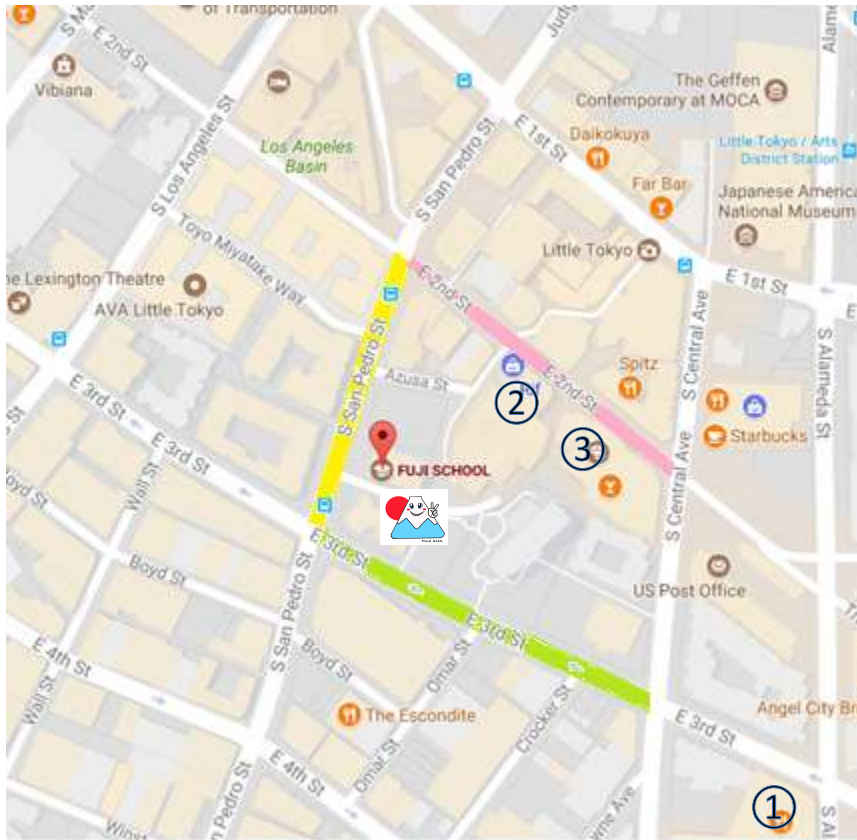

FUJI SCHOOL

PUBLIC PARKING NEAR THE FUJI SCHOOL

① Little Tokyo Galleria Market - 333 Alameda St

- ◆Operator: (213) 625-7104
- ◆Rates: \$1.50 each 15min
- ◆Hours of Operation: 8am – 10pm

✂ **2hours validation from FUJI SCHOOL**

③ Standard Parking - 360 E 2nd St

- ◆Operator: (213) 488-3100
- ◆Rates1: Flat rate \$8 (weekday before 4pm and weekend)
- ◆Rates2: Flat rate \$4 (weekday 4pm-11:59pm)
- ◆Hours of Operation:
Mon-Fri: 8am-9pm/Sat:12pm-10:30pm/Sun:12pm-6pm

② Joe's Auto Parks Sho Tokyo Parking - 350 E 2nd St

- ◆Operator: (213) 629-3263
- ◆Rates: Flat Rate \$12
- ◆Hours of Operation:
Mon-Wed:5:30-12am/Thu-Sat:5:30am-1:30am/Sun:6am-10pm

✂ **Discount Parking tickets available at FUJI SCHOOL**

④ Street Meter Parking

- ◆2nd street: \$4/60min
- ◆San Pedro street: \$4/60min(~4pm), \$2/60min(4pm~)
- ◆3rd street: \$1.5/60min

Information about rates was gathered from <http://www.parkme.com/map> Please be advised that since these lots operate independently from the FUJI SCHOOL parking prices are subject to change without notice to FUJI SCHOOL staff. Thank you for studying with us.